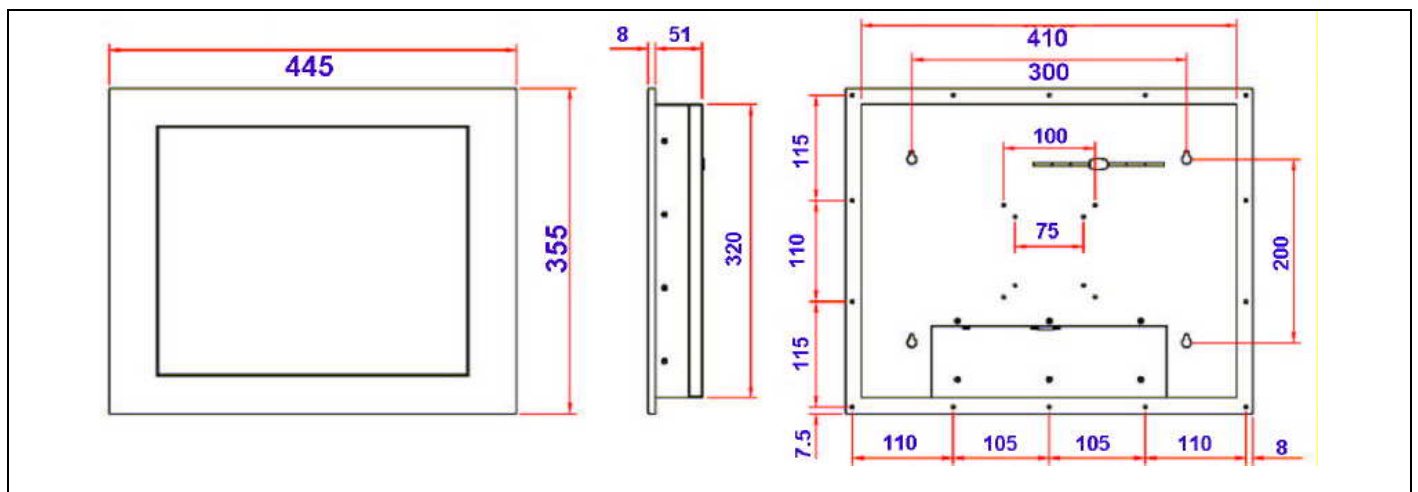

19inch LCD Monitor with aluminum bezel

19" industrial LCD Monitor with Aluminum front bezel, IP-65, 66, 67, 68, Touch screen, VGA, audio port, 1280 x 1024 resolution, 300 cd/m2, 16.77 million true colors, VESA-75, 100, wide view angles, power adapter

with aluminum front bezel

Serial or optional USB interface

LCD Display size

19" TFT LCD, 1280 x 1024 resolution, 16.77 million colors

Brightness of LCD (Luminance)

300 cd/m2 high brightness
Option : 1000 cd/m2 sunlight-readable LCD for outdoor application
(Model No. : LCM-190T-1000N)

Wide View Angle :

Left and right : 130 degree; Up and down : 120

MTFB Life of lamp tubes :

50,000 hours

Front Bezel (for panel-mount purpose)

10mm thick solid aluminum front bezel

IP-65, 66, 67, 68, NEMA-4, 12 Rating

Quick panel mounting and meet VESA-75 and VESA-100 wall-mount standards

Touch Screen : (optional)

Long life 5-wire analog resistive touch screen, 4096 x 4096 resolution, anti-glare treatment.

Wall-mount standard